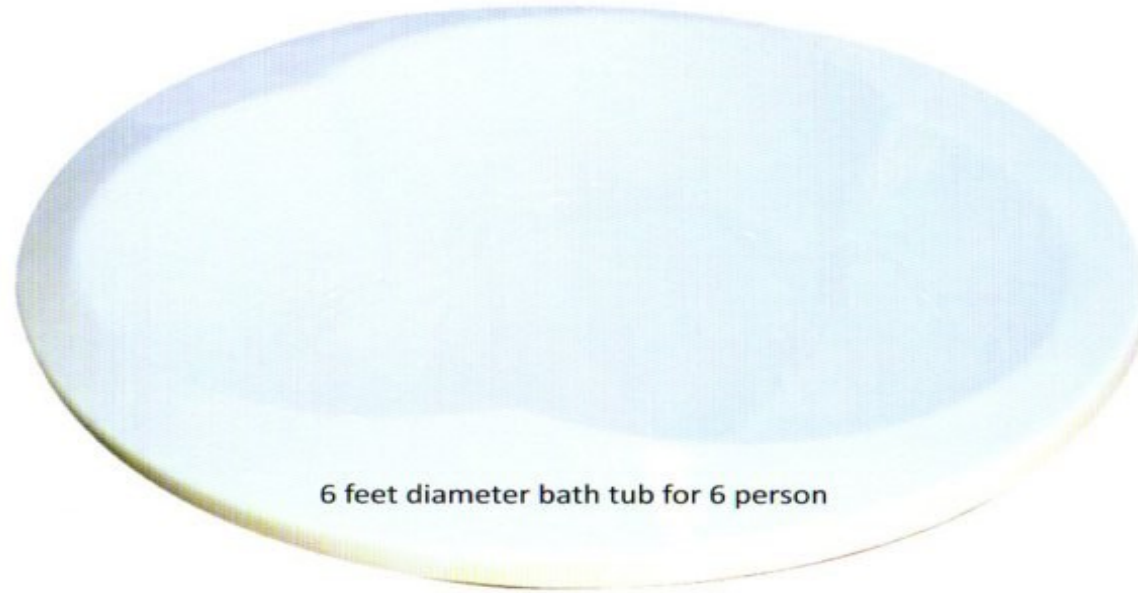

6 feet diameter bath tub for 6 person

ROUND BATH TUB
Size - 6 feet diameter
Jacuzzi - 12 jet
Pump - 2 Nos
LED - 2 Nos.
Frame - Mild Steel
4 Person use