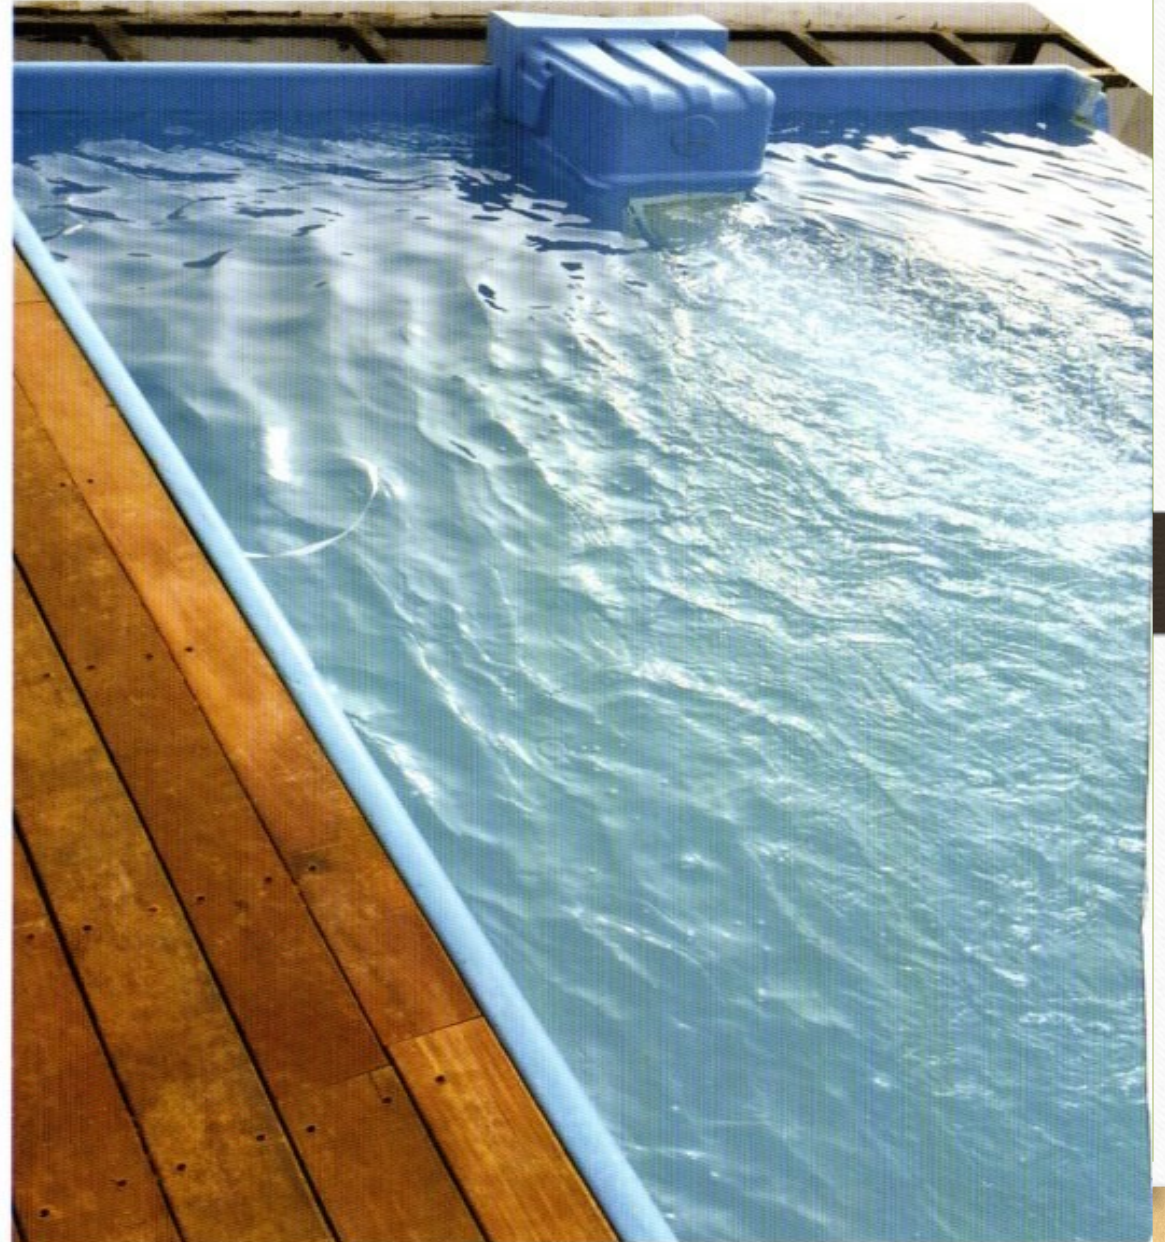

10. ENDLESS SWIMMING POOLS

The convince of swimming in a small or limited space is provided by endless pools. There is a system of water flow from one side of pool against which one can swim, walk or jog with under water mill. This is the best system to workout or swim in small pool to any length, speed or duration

- Any ready made swimming pool can be converted in endless swimming pool with one machine called counter current machine.
- This propeller based counter current machine is used to throw the water form one side with controlled speed from 0-100% flow and swimmer can swim against current of water flow.

Three kinds of counter current system are available with us.

1. Propeller based - Fan flow
2. Laminar flow
3. Jet flow V shaped