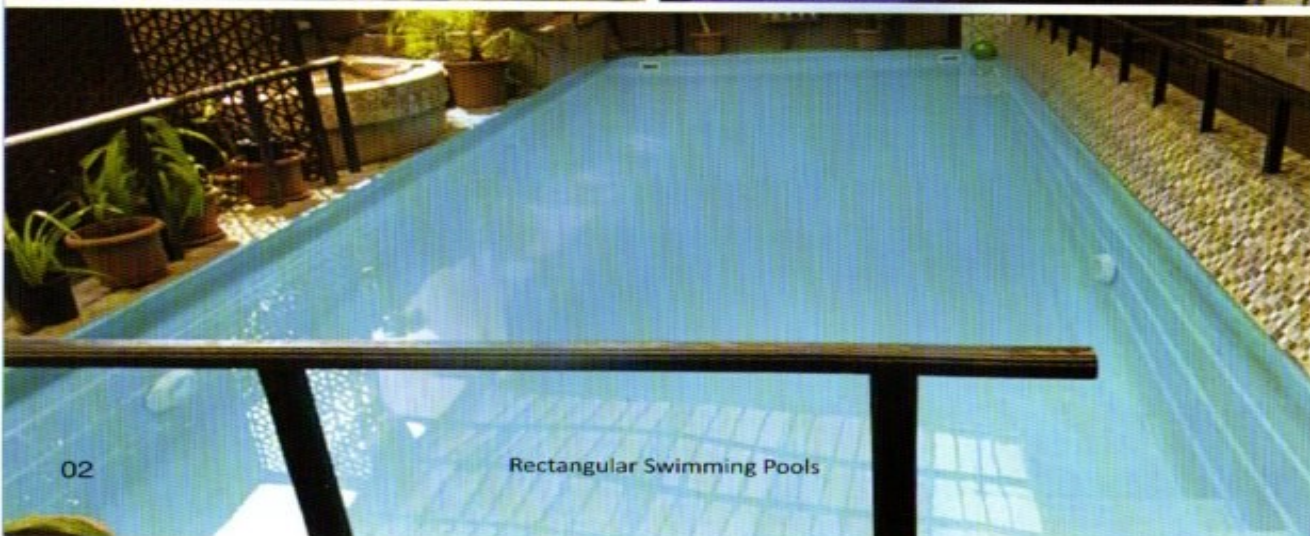

READYMADE SWIMMING POOLS - Fixed Size & Designs

Olive Swimming Pools
All in One Pool

Bean Shaped Swimming Pools
Curvy Design

Step Well Swimming Pool

Octo model swimming Pools

Roman Shaped Swimming Pools

Rectangular Swimming Pools

- These are single piece fiberglass swimming pool with light weight and strong structure.
- We are building these pool since 2008 and had installed maximum no's of pool all over India and exported to other countries as well.
- We have maximum number of design and size in this category.
- These pool are maintenance free once you fill the same water can be used for 2-3 years.
- There is no water wastage in these pool and no fresh water is required.
- We are giving 12 years warrantee for structure.
- These pools do not need any side support or wall around the pool.
- For above ground installation only pool deck wall support is needed as these pools are strong enough to hold the water weight.
- For below ground the wall can withstand within soil pressure.
- Same type of pools can be endless, infinity and aquatic therapy pools

As mentioned, the indentation or "bump" on the pool deck is an obvious place to put landscaping or other decorative touches. On the practical side, it can also be a place for seating, a pool ladder, an anchored umbrella, or even an inground spa. Whatever you put in this spot will be easily accessible.

- This container pool is one of the unique pool with maximum swimming space and minimum steps space.
- This pool is being fitted in shipping container of 20 feet long out of this 3 feet is taken as pool deck and steps to reach on the deck.
- The space below deck is being used for filtration system.
- It is ready to use pools and comes in one package. Pool deck, Filtration system, Side and bottom supports along with safety grills.