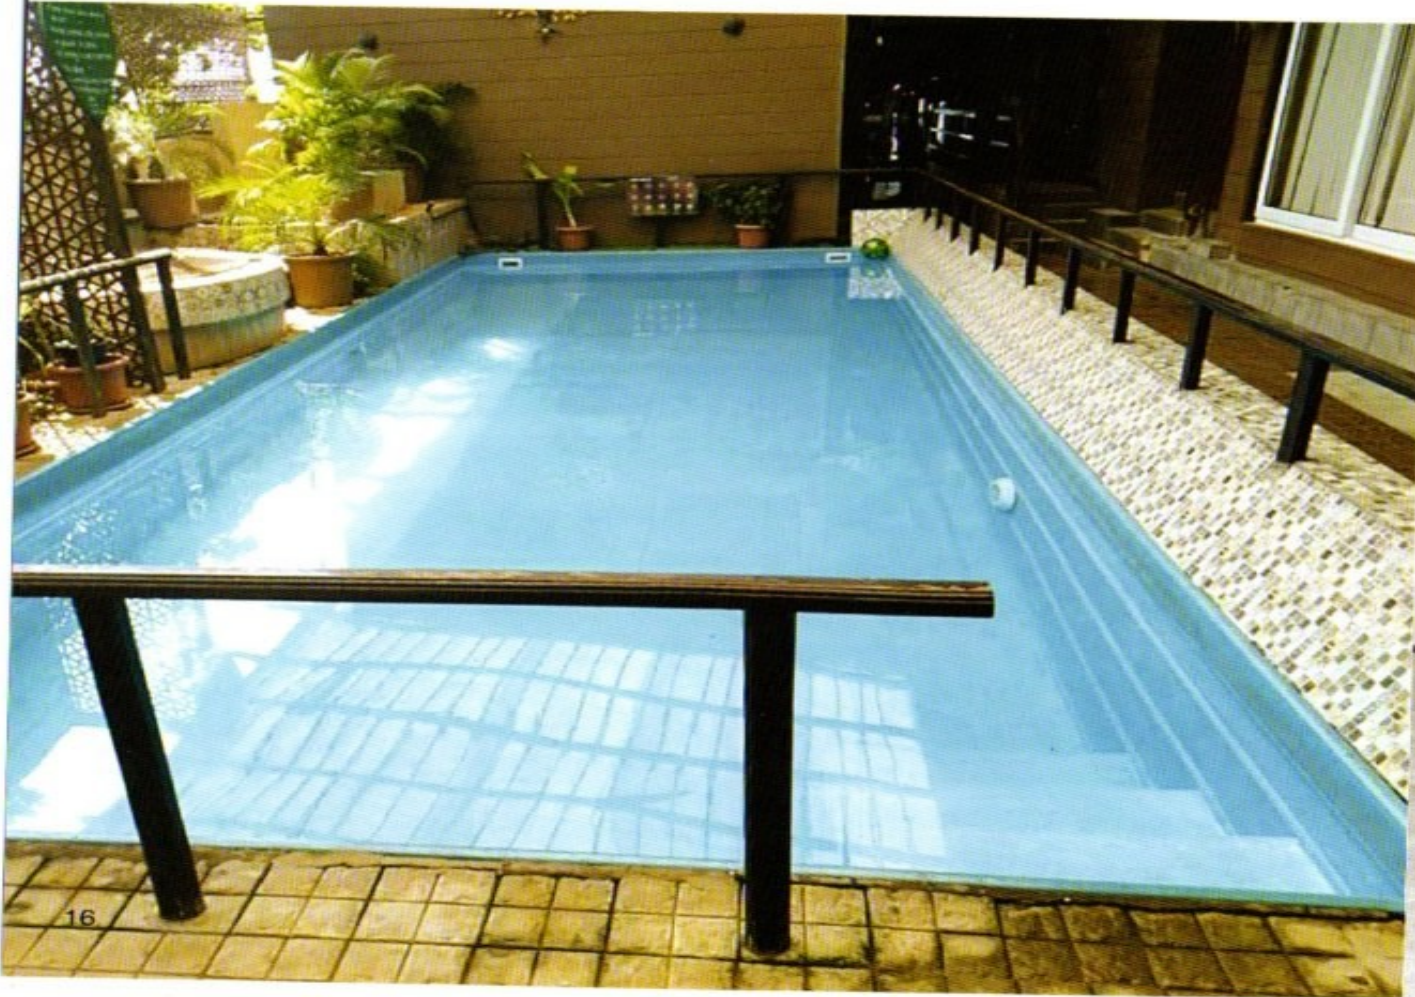

As mentioned, the indentation or "bump" on the pool deck is an obvious place to put landscaping or other decorative touches. On the practical side, it can also be a place for seating, a pool ladder, an anchored umbrella, or even an inground spa. Whatever you put in this spot will be easily accessible.

7. STEPWELL SWIMMING POOL

- Steps well pool is having steps into pool with small size of pool.
- 3 x 2 x 1.2 meter / 9.6x6.6x4 feet (5000 litres).
- These can be placed any where and self standing pools.
- Filter and lights are provided. Wall panels can be erected.
- In this size aquatic therapy pools are most popular because of its depth all aqua bike, aqua tread mill and aqua steppers can be placed. The heating / chilling is economical because of their small size and suitable shapes.

8. RECTANGULAR SWIMMING POOLS

Most of the early residential swimming pools were created in the classic rectangular form, which was aesthetically pleasing and also practical. As a source of exercise, the long, straight lines of a rectangular pool made sense for pool owners who wanted to swim laps. Rectangular pools have also traditionally been rectilinear or rectangular in shape.

- As name suggest that the rectangular pools are having long length than width.
- Three inbuilt steps are available in every swimming pool.
- The depth of all pools are same and width or length can be altered as per customer requirement.