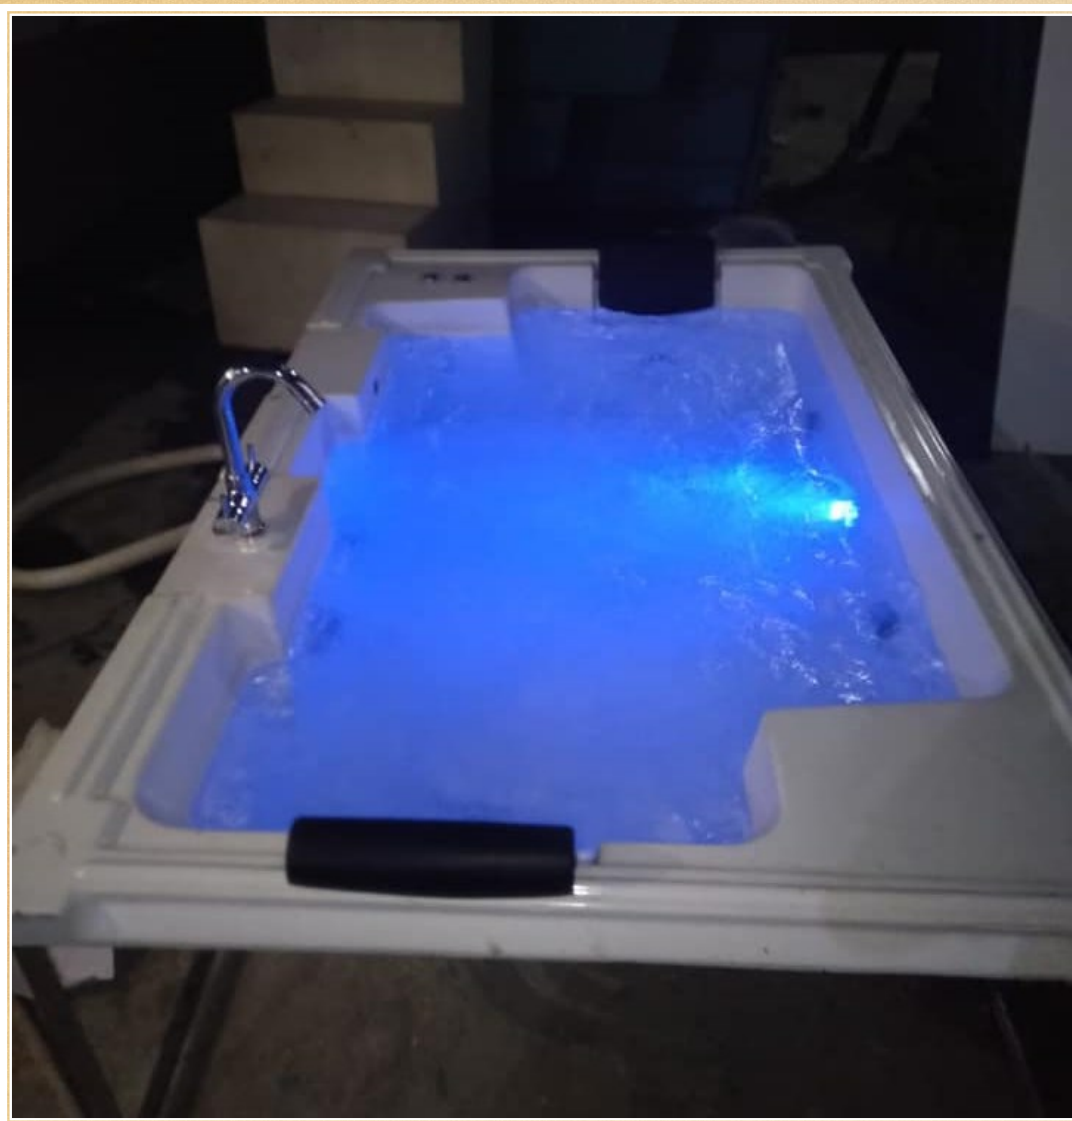

6 feet diameter bath tub for 6 person

ROUND BATH TUB
Size - 6 feet diameter
Jacuzzi - 12 jet
Pump - 2 Nos
LED - 2 Nos.
Frame - Mild Steel
4 Person use

READYMADE SWIMMING POOL - SPA TUB

D-SPA :

A Hot Tub is an enormous tub or little pool loaded with warmed water and can be utilized for hydrotherapy. Hot tubs are in some cases otherwise called spas, or by the exchange name Jacuzzi.