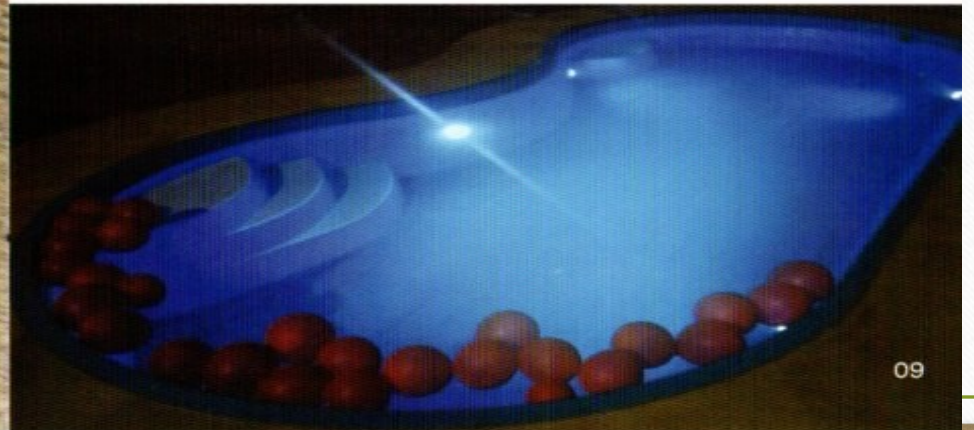

Functional Design

Another reason kidney/Bean pools have endured is that the design simply works. The bend in a kidney/bean shaped pool serves as a clear division between two ends. However, because the curve is slight, a kidney pool still allows for lap swimming, diving, and other activities which are possible in any other design of swimming pool.

As mentioned, the indentation or "bump" on the pool deck is an obvious place to put landscaping or other decorative touches. On the practical side, it can also be a place for seating, a pool ladder, an anchored umbrella, or even an inground spa. Whatever you put in this spot will be easily accessible.

Size of Pool : 24ft x 11ft x 4ft (25000 litres)

Steps : 3 steps

Sitting: 1 seat for 3 persons

Filter: Cartridge filter

Lights: LED lights

Over flow: Skimmer

Endless system (optional Step Bar, Jacuzzi, Heater, Counter Current