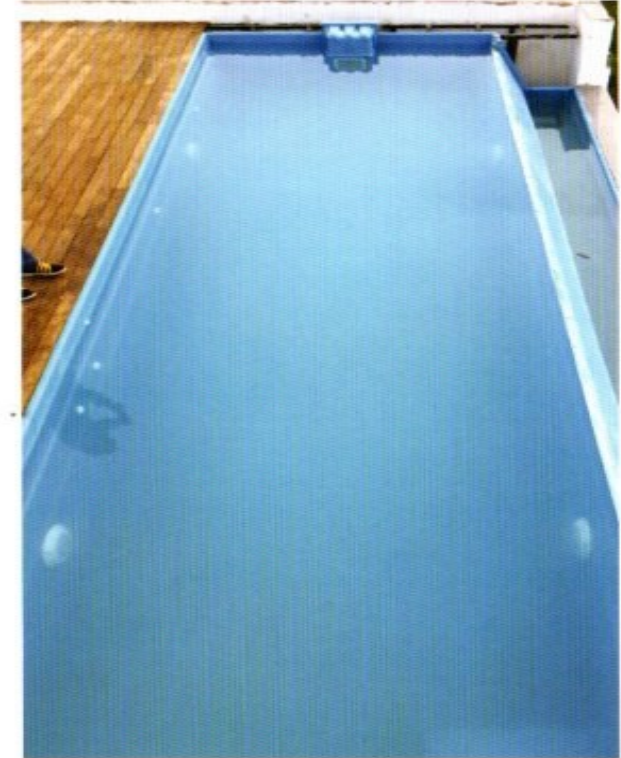

9. INFINITY EDGE SWIMMING POOLS (READY MADE)

- In India only Arrdevpools is the company which make infinity edge Readymade Swimming Pools.