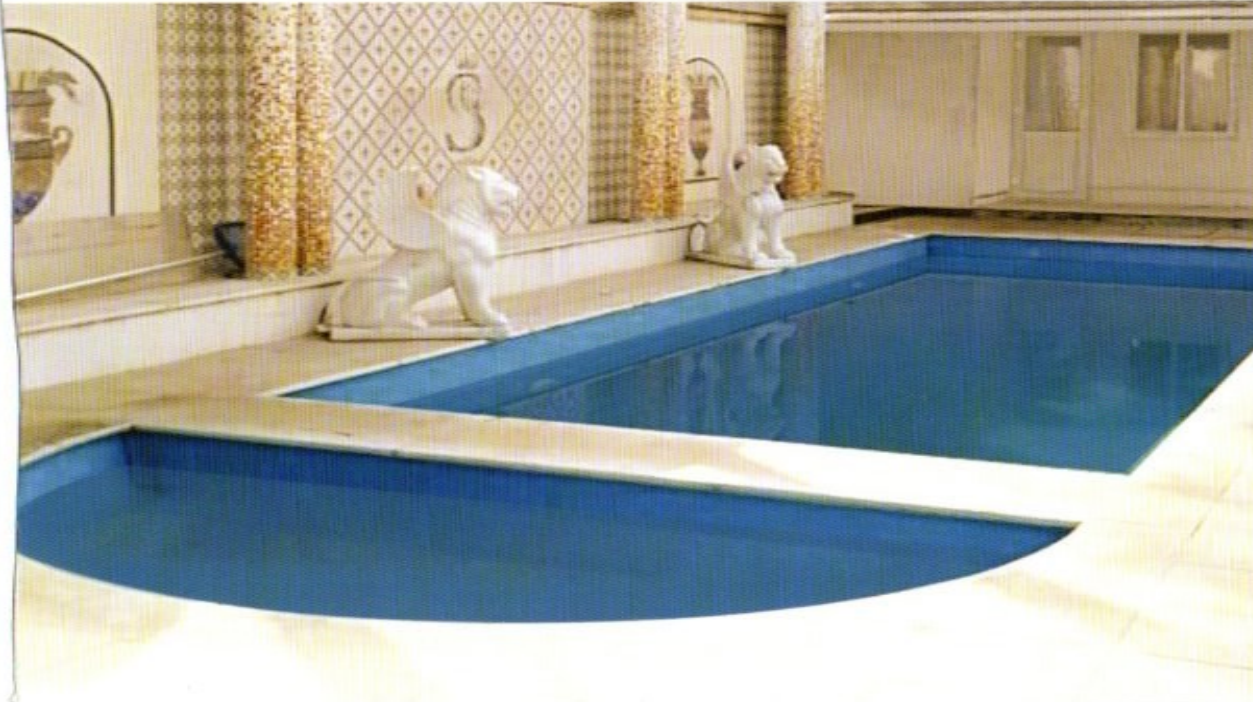

6 feet diameter bath tub for 6 person

ROUND BATH TUB
Size - 6 feet diameter
Jacuzzi - 12 jet
Pump - 2 Nos
LED - 2 Nos.
Frame - Mild Steel
4 Person use

READYMADE SWIMMING POOL - SPA TUB

D-SPA :

A Hot Tub is an enormous tub or little pool loaded with warmed water and can be utilized for hydrotherapy. Hot tubs are in some cases otherwise called spas, or by the exchange name Jacuzzi.

12 x6x3 ft (3000 litres)

D-shaped spa for sitting for 8 no's of persons at one time.

This D-shaped spa with steps and seats.

3 ft deep with 1.5 ft seat with reclined back.

It enhance beauty of your home.

1 BEAN SHAPED SWIMMING POOLS - CURVY DESIGN

As mentioned, the indentation or "bump" on the pool deck is an obvious place to put landscaping or other decorative touches. On the practical side, it can also be a place for seating, a pool ladder, an anchored umbrella, or even an inground spa. Whatever you put in this spot will be easily accessible.